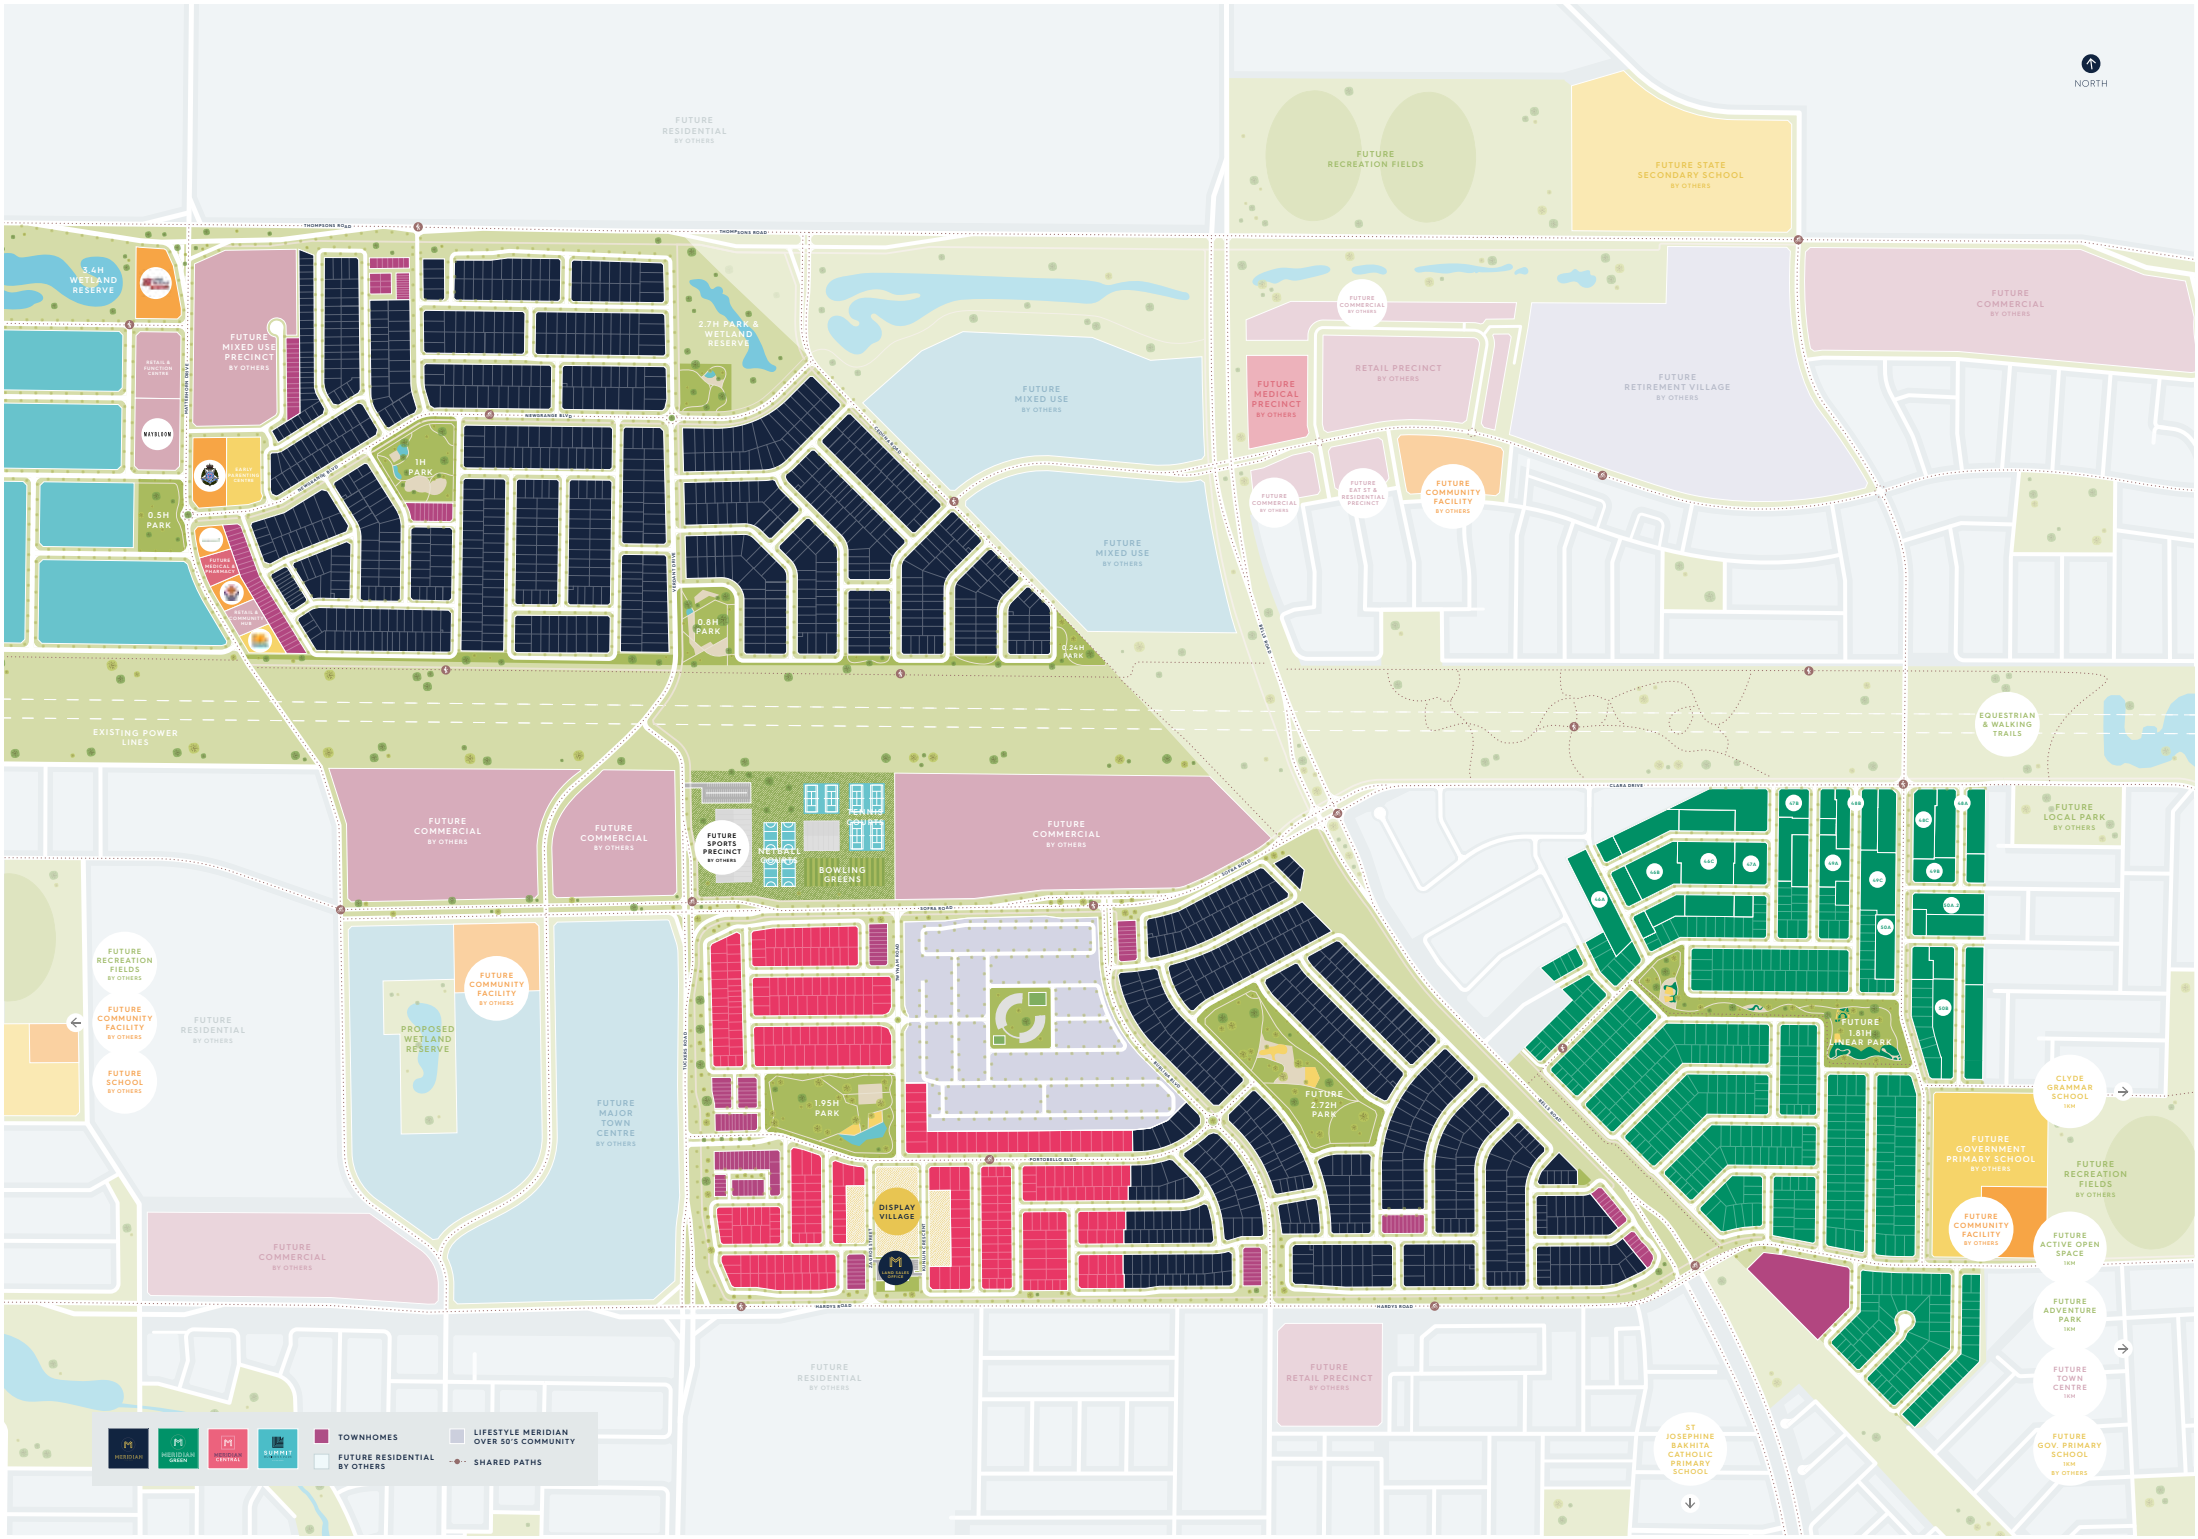

NORTH

- TOWNHOMES
- LIFESTYLE MERIDIAN OVER 50'S COMMUNITY
- FUTURE RESIDENTIAL BY OTHERS
- FUTURE RESIDENTIAL BY OTHERS
- SHARED PATHS

- CLYDE GRAMMAR SCHOOL 15M
- FUTURE GOVERNMENT PRIMARY SCHOOL BY OTHERS
- FUTURE RECREATION FIELDS BY OTHERS
- FUTURE ACTIVE OPEN SPACE 15M
- FUTURE ADVENTURE PARK 15M
- FUTURE TOWN CENTRE 15M
- FUTURE GOV. PRIMARY SCHOOL BY OTHERS